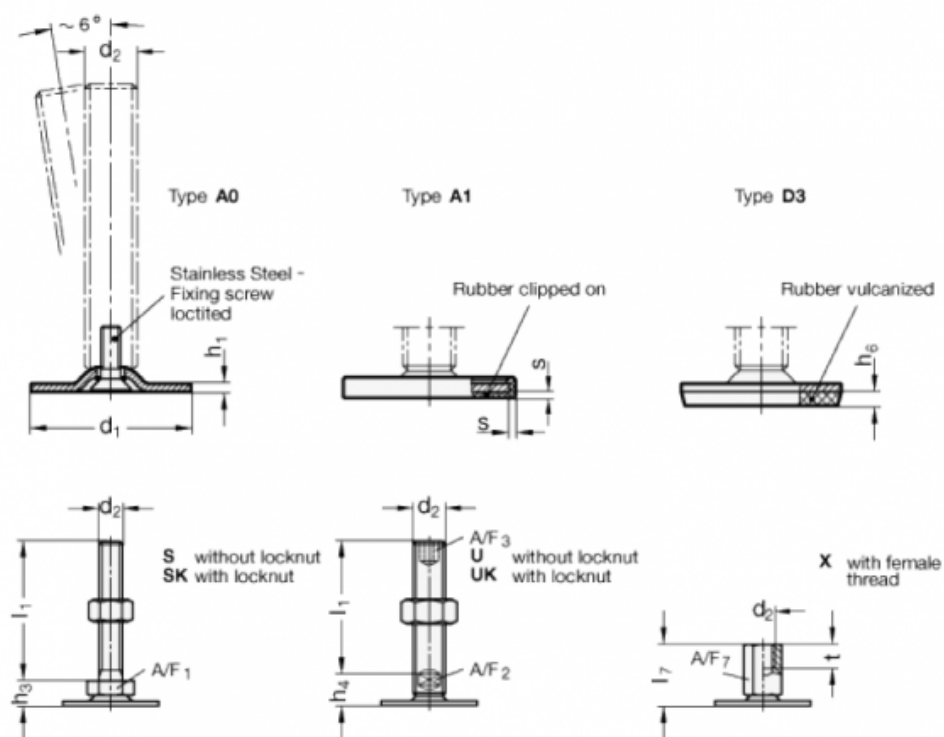

Data Sheet

Article number: 204050M12125A1SK

Description: E+G levelling foot
GN 40-50-M12-125-A1-SK

Note: SK With nut, External hexagon at the bottom

Measures

A/F1	= 17
d1	= 50
d2	= M12
h1	= 2.5
h3	= 11
h6	=
l1	= 125
s	= 1.5